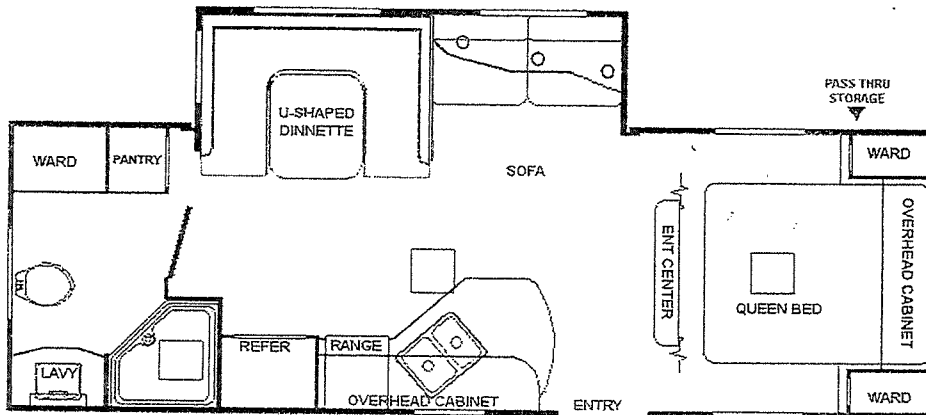

RIVERSIDE

25 RBS

Specs	
Type	Slide
Dry Weight	5,940
GVWR	10,000
Net Carrying Capacity	4,060
Hitch Weight	460
Length	29' 4"
Width	8'
Height	11'
Fresh Water Cap.	45
Grey Water Cap.	35
Black Water Cap.	35

Pictures of the Riverside 25 RBS